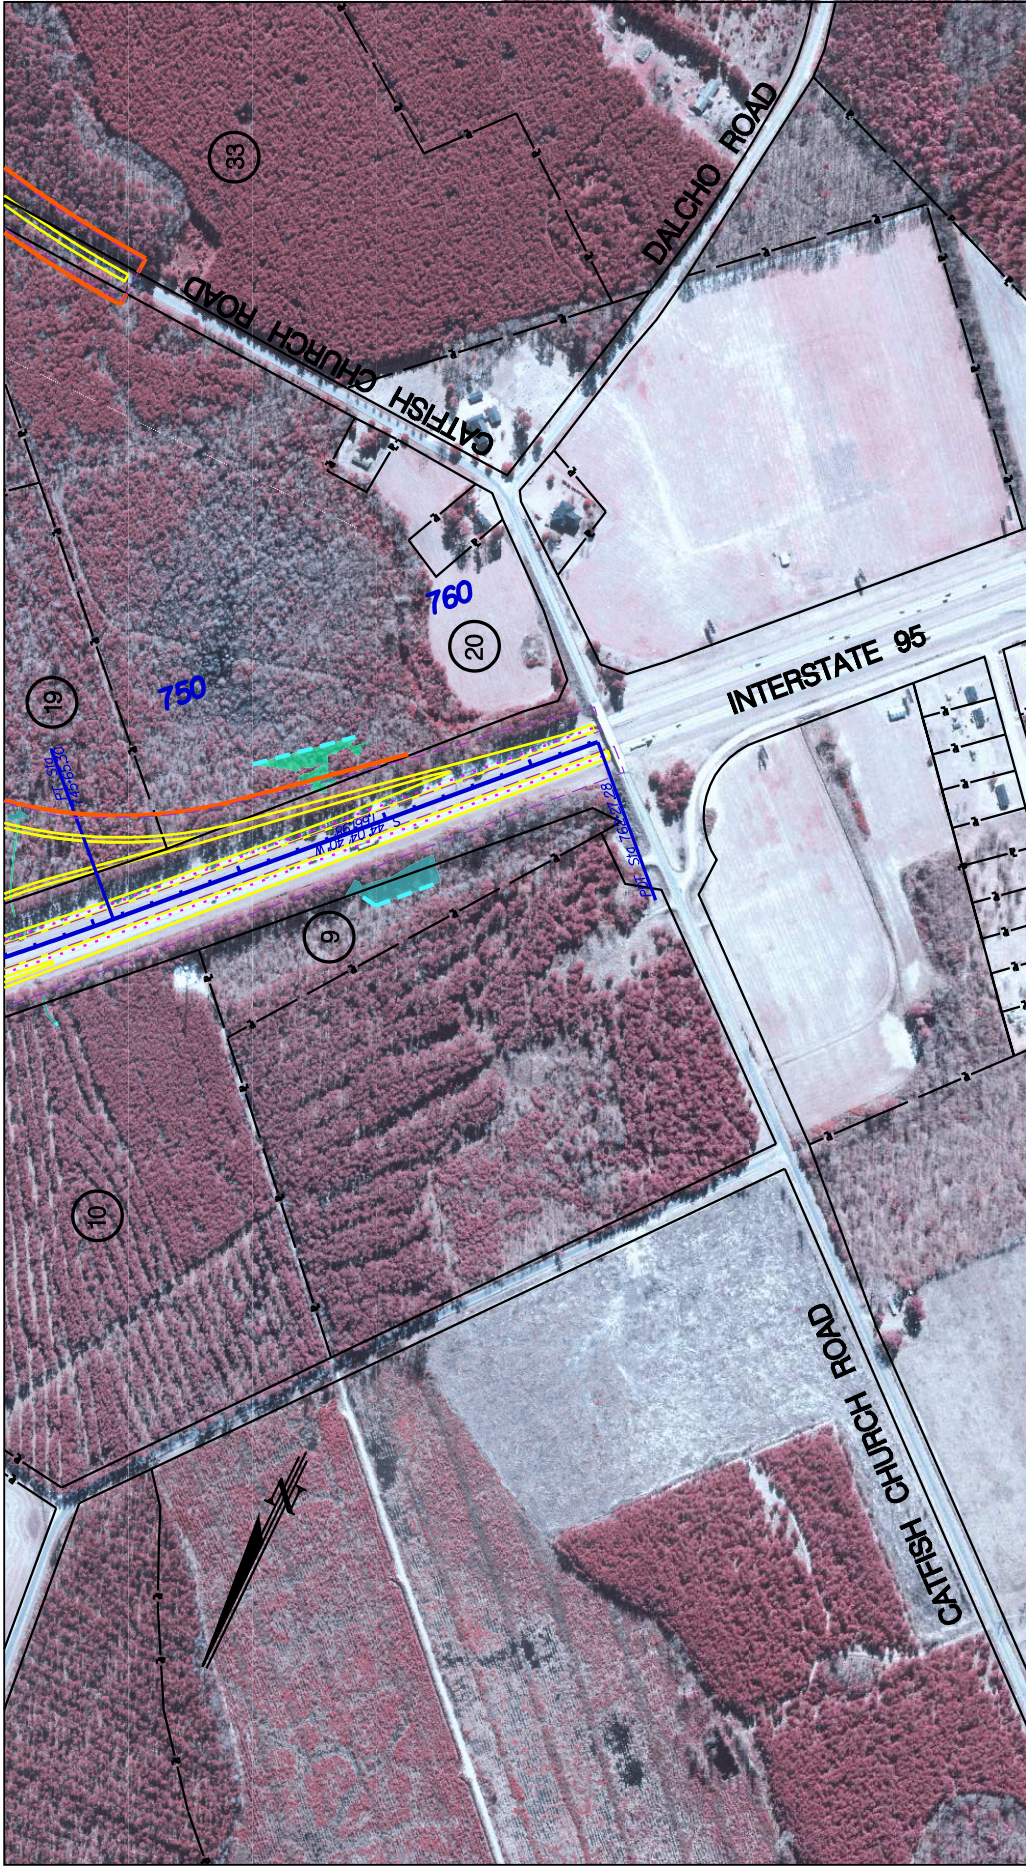

MATCH LINE (SEE SHEET 7)

PHOTOGRAPHY DATE: 02-2005

SHEET
7B

PREFERRED ALTERNATIVE

CONCEPTUAL ROADWAY PLANS
I-73 SOUTH (I-95 TO S.C. ROUTE 22)

INTERSTATE 73
DILLON MARION HORRY
COUNTIES
SOUTH CAROLINA