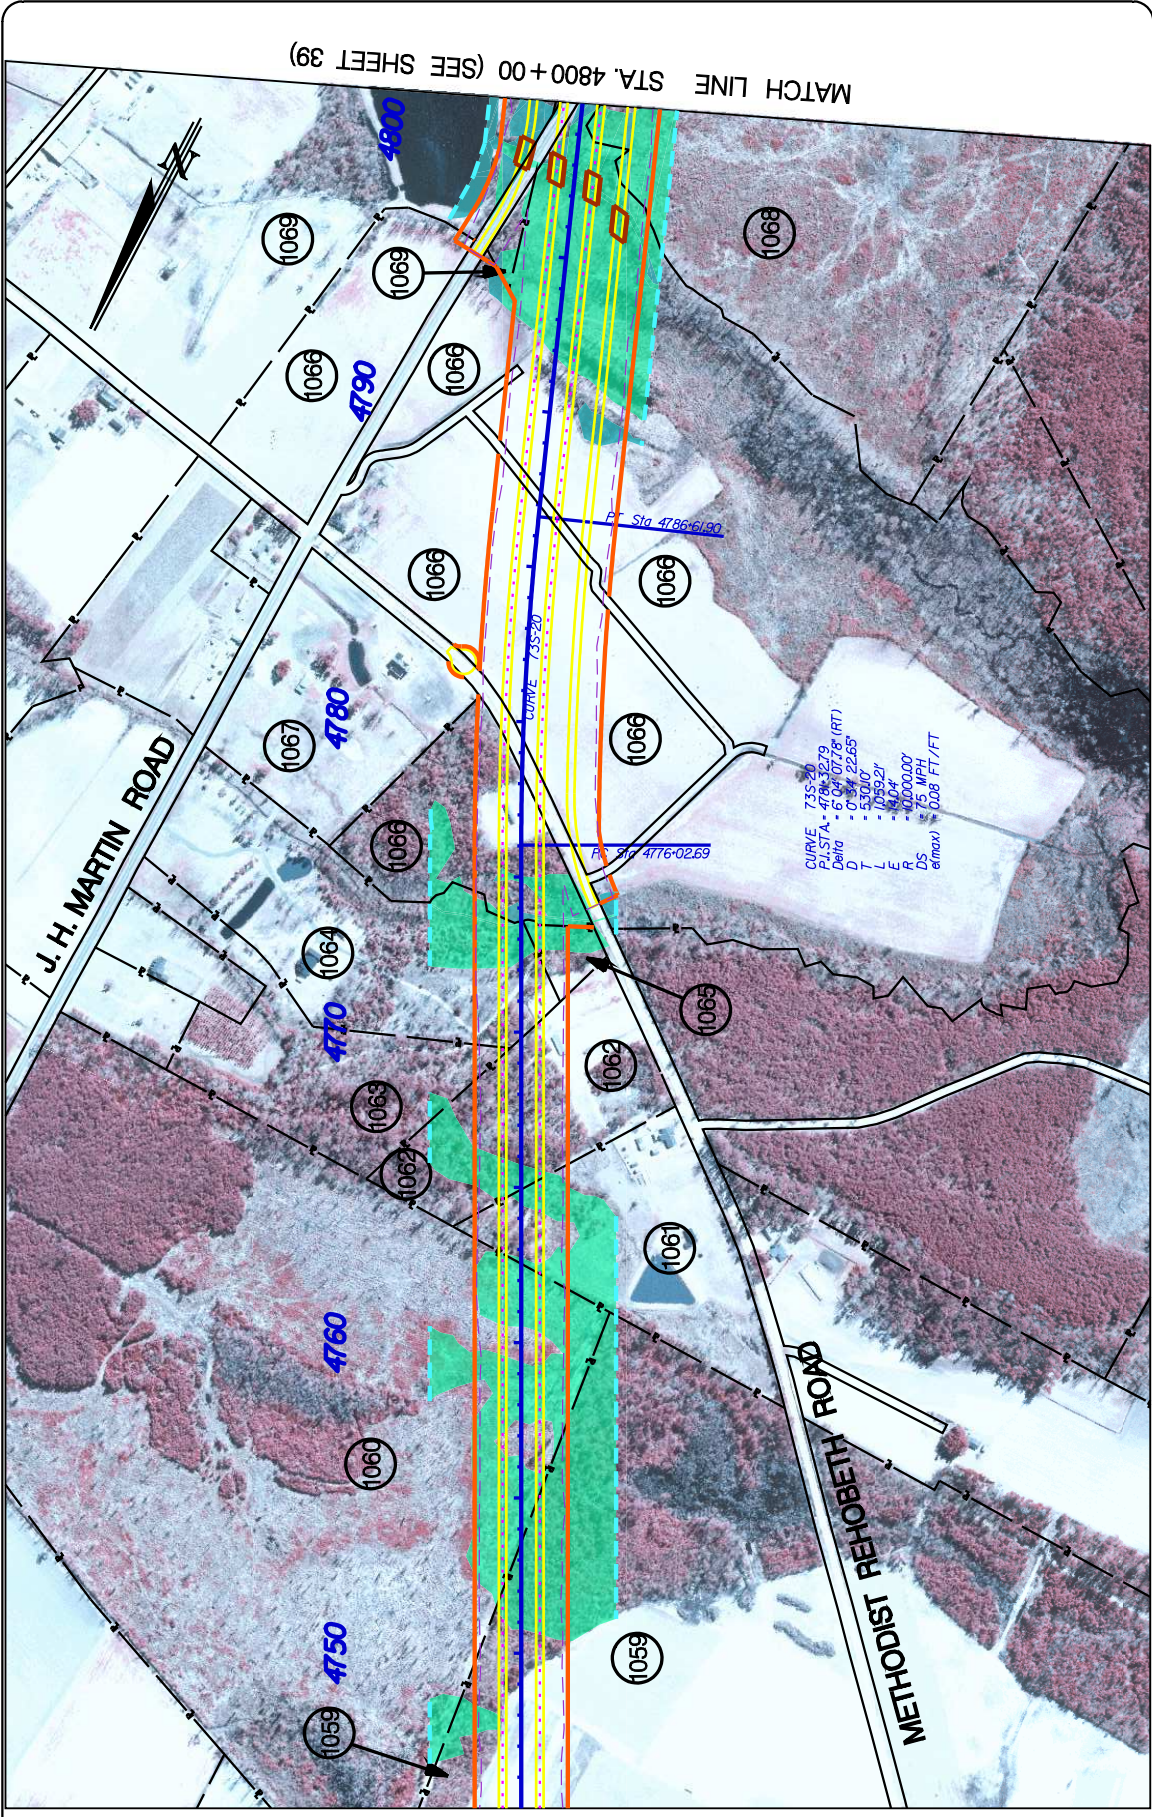

**INTERSTATE 73**  
 DILLON MARION HORRY  
 COUNTIES  
 SOUTH CAROLINA

**CONCEPTUAL ROADWAY PLANS**  
 I-73 SOUTH (I-95 TO S.C. ROUTE 22)

**PREFERRED ALTERNATIVE**  
 STA. 4745+00 TO STA. 4800+00

**SHEET**  
 38

PHOTOGRAPHY DATE: 02-2005

MATCH LINE STA. 4745+00 (SEE SHEET 37)

MATCH LINE STA. 4800+00 (SEE SHEET 39)