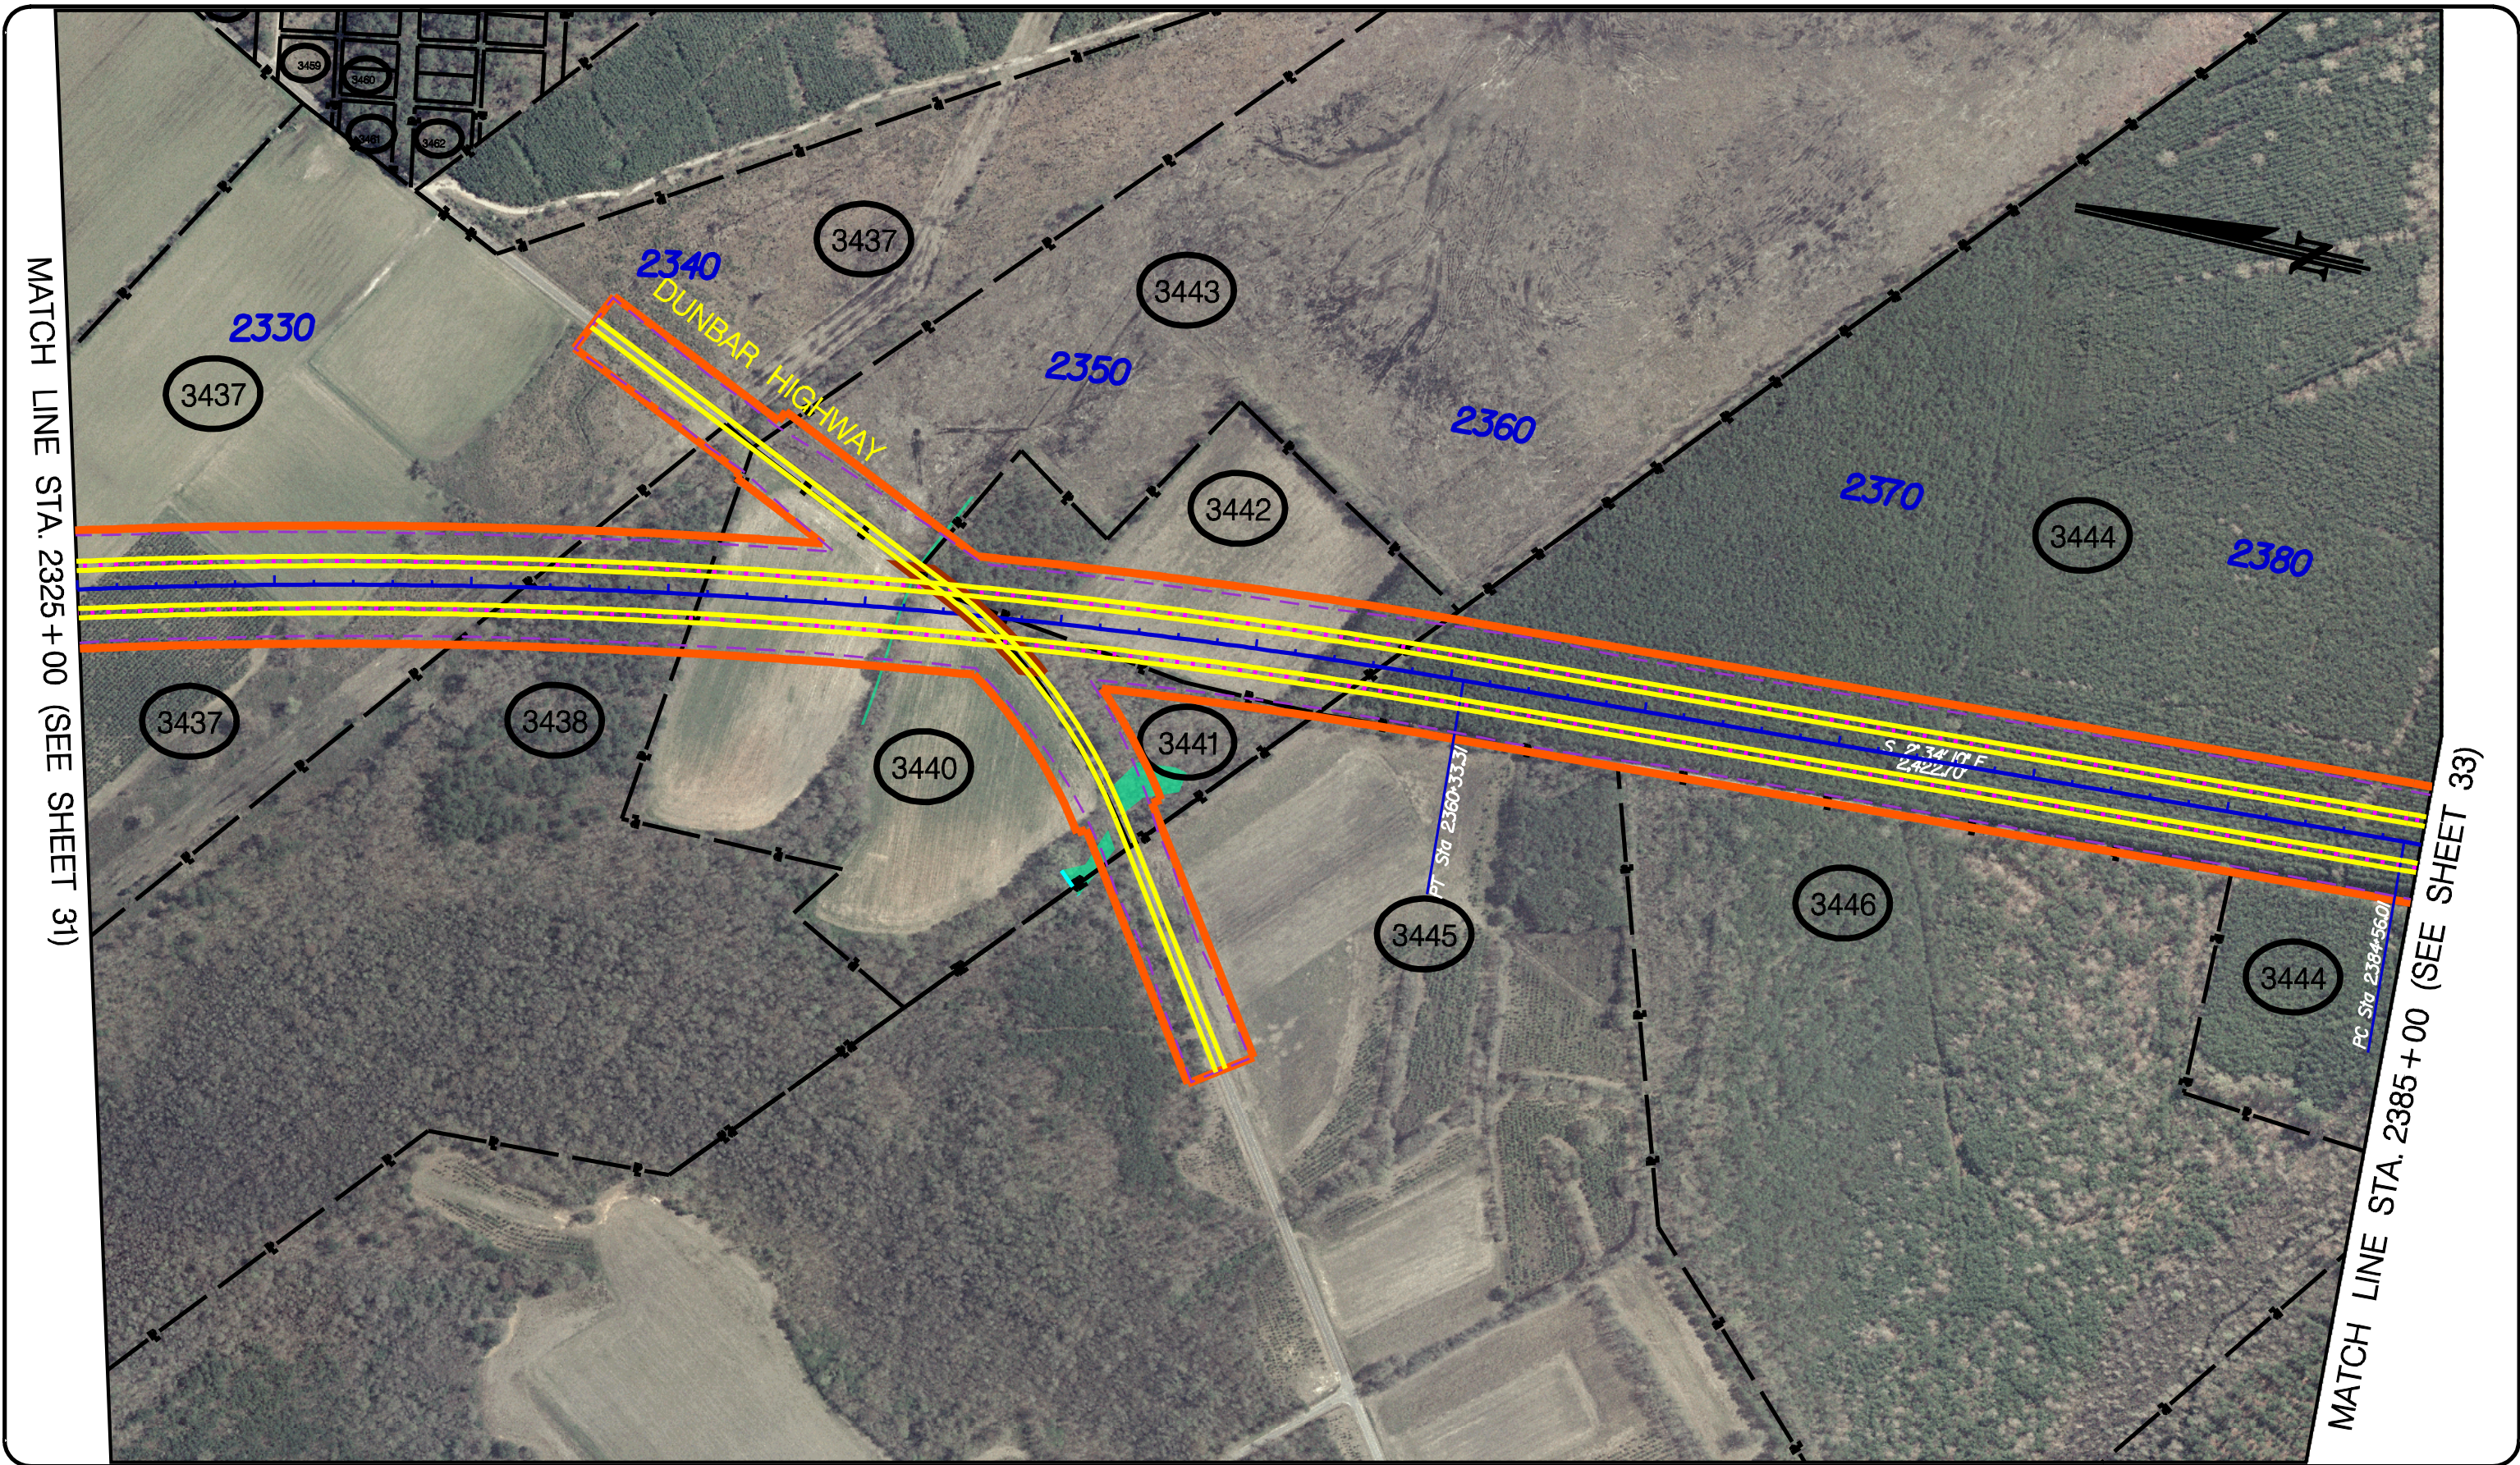

PHOTOGRAPHY DATE: 2003

**INTERSTATE 73**  
 MARLBORO & DILLON COUNTIES  
 SOUTH CAROLINA  
 RICHMOND & SCOTLAND COUNTIES  
 NORTH CAROLINA

**CONCEPTUAL ROADWAY PLANS**  
 I-73 NORTH (I-74 TO I-95)

**PREFERRED ALTERNATIVE**  
 STA. 2275+00 TO STA. 2325+00

**SHEET**  
 31

PHOTOGRAPHY DATE: 2003

**INTERSTATE 73**  
 MARLBORO & DILLON COUNTIES  
 SOUTH CAROLINA  
 RICHMOND & SCOTLAND COUNTIES  
 NORTH CAROLINA

**CONCEPTUAL ROADWAY PLANS**  
 I-73 NORTH (I-74 TO I-95)

**PREFERRED ALTERNATIVE**  
 STA. 2325+00 TO STA. 2385+00

**SHEET**  
 32